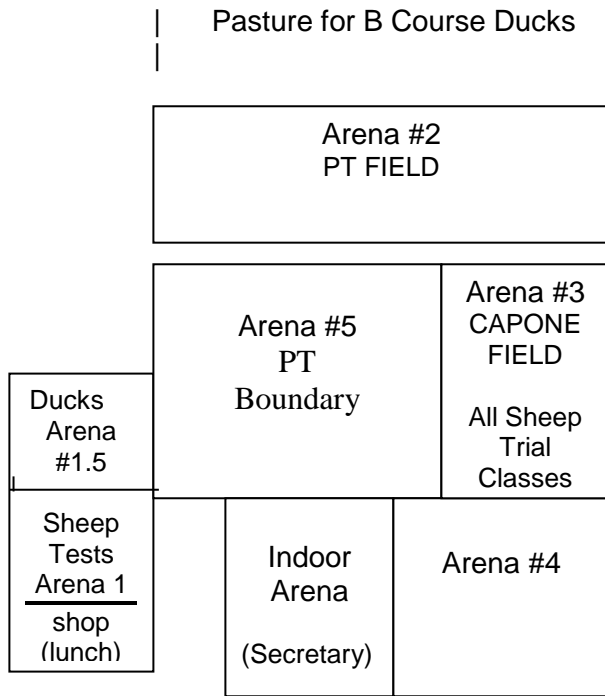

Saturday TRIAL 2 (05), June 9, 2018

Pre-Trial Test - Sheep	(8)	#541-548
Herding Test - Sheep	(5)	#531-535
Advanced Sheep	(1)	#528
Intermediate Sheep	(2)	#525-526
Started Sheep	(3)	#521-523
Advanced Ducks (A)	(1)	#557
Intermediate Ducks (A)	(3)	#554-556
Started Ducks (A)	(1)	#551
Advanced Ducks (B)	(0)	
Intermediate Ducks (B)	(1)	#514
Started Ducks (B)	(2)	#511-512

Sunday TRIAL 1 (06), June 10, 2018

Pre-Trial Test - Sheep	(7)	#661-667
Herding Test - Sheep	(2)	#651-652
Advanced Ducks (A)	(11)	#620-630
Intermediate Ducks (A)	(2)	#618-619
Started Ducks (A)	(6)	#611-616
Advanced Ducks (B)	(5)	#645-649
Intermediate Ducks (B)	(3)	#641-643
Started Ducks (B)	(6)	#631-636

Sunday TRIAL 2 (07), June 10, 2018

Advanced Sheep	(14)	#751-764
Intermediate Sheep	(6)	#731-736
Started Sheep	(14)	#711-724

Note: The new duck arena is 50X100 and the course will be set in the away direction of obstacles just as it was in the other duck arena.